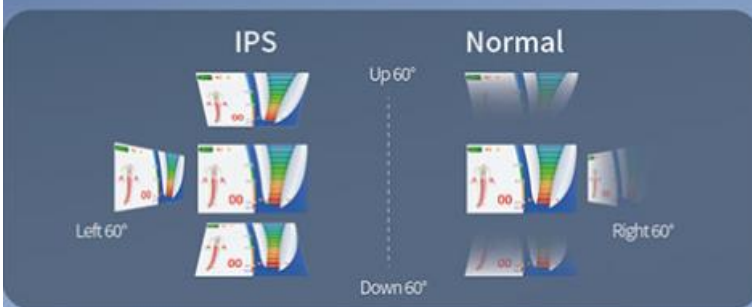

3 ADJUSTABLE MEASUREMENT SENSITIVITY LEVELS

- Tailored to meet the demands of different users.

Light and Dark Theme Interface

PERSONALIZED CUSTOMIZATION

- Personalized background & Sound recognition.
- Advanced settings include time for auto-shut down & auto-return to the home page, language and volume.
- Adjustable screen brightness fits different visual needs & saves energy.

INTUITIVE OPERATION

- Synchronous endo file position demonstration.
- Distinguishes Oral & Non-Oral Environments: 'Connected' indicator for non-oral settings, numerical display for oral environments.

ULTIMATE EXPERIENCE OF VISUAL & TACTILE SENSATIONS

- Screen visible from any angle: 3.5-inch TFT color screen and IPS technology.
- Upgraded touch buttons.

LONG-LASTING DURABILITY

-Durable Accessories: 316L stainless steel lip hook & bio-mimetic-silica-wrapped file clip.