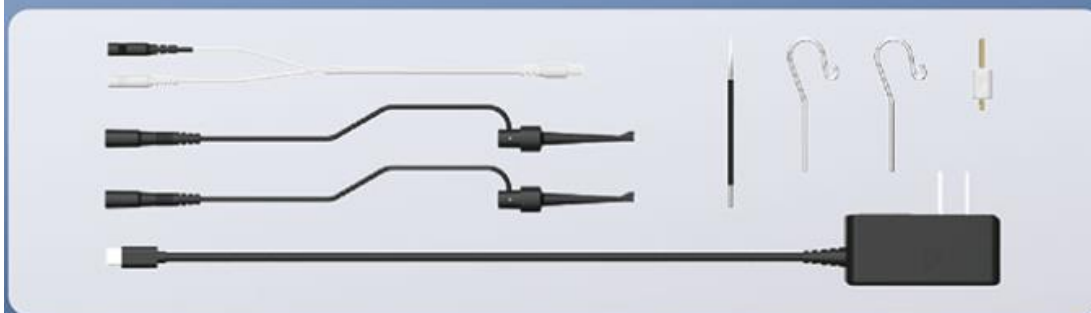

INTUITIVE OPERATION

- Synchronous endo file position demonstration.
- Distinguishes Oral & Non-Oral Environments: 'Connected' indicator for non-oral settings, numerical display for oral environments.

ULTIMATE EXPERIENCE OF VISUAL & TACTILE SENSATIONS

- Screen visible from any angle: 3.5-inch TFT color screen and IPS technology.
- Upgraded touch buttons.

LONG-LASTING DURABILITY

-Durable Accessories: 316L stainless steel lip hook & bio-mimetic-silica-wrapped file clip.