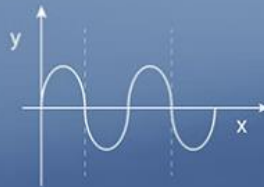

FindPex

When precision meets personalization.

New apex locator using ASW technology

MORE ACCURATE & ANTI-INTERFERENCE

- Exclusive **Adaptive Sine Wave (ASW)** technology & next-gen multi-frequency technology enhance the measurement accuracy.
- High-speed AI chip allows real-time response.
- Adaptive to various root canal conditions.

Square Wave technology
used in past

Adaptive Sine Wave technology
used now

+Adaptive Sine Wave (ASW) technology is an exclusive innovation from Eighteeth that makes the measurement process interference-free and stable in complex root canal environments to avoid value jumps.

INTUITIVE OPERATION

- Synchronous endo file position demonstration.
- Distinguishes Oral & Non-Oral Environments: 'Connected' indicator for non-oral settings, numerical display for oral environments.

ULTIMATE EXPERIENCE OF VISUAL & TACTILE SENSATIONS