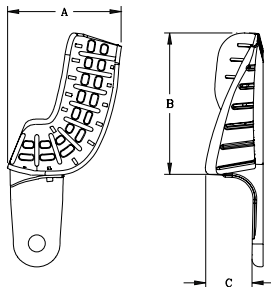

PRESIDENT[®]
Impression Tray System

**If they weren't transparent you'd think
they were made of steel!**

PRESIDENT®

Impression Tray System

Rigid by design

Anatomically correct

Built-in retention

Feature	Benefit
Rigid by design	A patented system of intersecting ribs and rails provides unprecedented rigidity in a plastic tray
Anatomically correct	A statistical database accumulated over 20 years has enabled Coltène / Whaledent to define the ideal form for each tray system
Built-in retention	The President Tray System's design aggressively retains all types of impression material.
Transparent	Easy and precise positioning of the tray.
Modifiable form	The tray can individually be adjusted with heat.
Single use	No risk of contamination, no time-consuming cleaning.
Economical	Good value for money

Product Ordering Information: 1 Bag of 12 Trays

Description	Dimensions		
6901 1 Large Upper	A 83.1 mm/3.270"	B 63.2 mm/2.490"	C 18.7 mm/.738"
6902 2 Large Lower	A 79.9 mm/3.147"	B 62.2 mm/2.450"	C 20.0 mm/.788"
6903 3 Medium Upper	A 75.4 mm/2.968"	B 58.3 mm/2.295"	C 17.3 mm/.683"
6904 4 Medium Lower	A 69.5 mm/2.738"	B 58.5 mm/2.303"	C 19.3 mm/.759"
6905 5 Small Upper	A 69.6 mm/2.714"	B 51.7 mm/2.036"	C 17.1 mm/.671"
6906 6 Small Lower	A 61.7 mm/2.431"	B 50.5 mm/1.990"	C 18.3 mm/.720"
6907 7 Quadrant UL/LR	A 47.1 mm/1.854"	B 58.5 mm/2.303"	C 19.3 mm/.759"
6908 8 Quadrant UR/LL	A 47.1 mm/1.854"	B 58.5 mm/2.303"	C 19.3 mm/.759"
6909 9 Anterior	A 65.3 mm/2.569"	B 39.4 mm/1.554"	C 19.2 mm/.756"