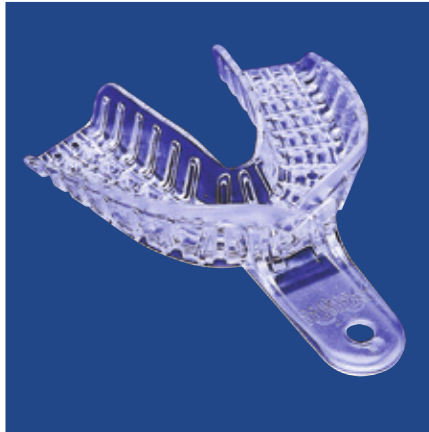

PRESIDENT[®]
Impression Tray System

**If they weren't transparent you'd think
they were made of steel!**

PRESIDENT®

Impression Tray System

Rigid by design

Anatomically correct

Built-in retention

Feature	Benefit
Rigid by design	A patented system of intersecting ribs and rails provides unprecedented rigidity in a plastic tray
Anatomically correct	A statistical database accumulated over 20 years has enabled Coltène / Whaledent to define the ideal form for each tray system
Built-in retention	The President Tray System's design aggressively retains all types of impression material.
Transparent	Easy and precise positioning of the tray.
Modifiable form	The tray can individually be adjusted with heat.
Single use	No risk of contamination, no time-consuming cleaning.
Economical	Good value for money

Product Ordering Information: 1 Bag of 12 Trays

Description	Dimensions		
6901 1 Large Upper	A 83.1 mm/3.270"	B 63.2 mm/2.490"	C 18.7 mm/.738"
6902 2 Large Lower	A 79.9 mm/3.147"	B 62.2 mm/2.450"	C 20.0 mm/.788"
6903 3 Medium Upper	A 75.4 mm/2.968"	B 58.3 mm/2.295"	C 17.3 mm/.683"
6904 4 Medium Lower	A 69.5 mm/2.738"	B 58.5 mm/2.303"	C 19.3 mm/.759"
6905 5 Small Upper	A 69.6 mm/2.714"	B 51.7 mm/2.036"	C 17.1 mm/.671"
6906 6 Small Lower	A 61.7 mm/2.431"	B 50.5 mm/1.990"	C 18.3 mm/.720"
6907 7 Quadrant UL/LR	A 47.1 mm/1.854"	B 58.5 mm/2.303"	C 19.3 mm/.759"
6908 8 Quadrant UR/LL	A 47.1 mm/1.854"	B 58.5 mm/2.303"	C 19.3 mm/.759"
6909 9 Anterior	A 65.3 mm/2.569"	B 39.4 mm/1.554"	C 19.2 mm/.756"