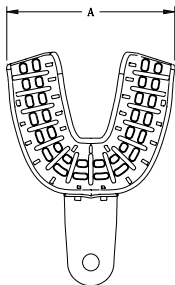

PRESIDENT[®]
Impression Tray System

**If they weren't transparent you'd think
they were made of steel!**

PRESIDENT®

Impression Tray System

Rigid by design

Anatomically correct

Built-in retention

Feature	Benefit
Rigid by design	A patented system of intersecting ribs and rails provides unprecedented rigidity in a plastic tray
Anatomically correct	A statistical database accumulated over 20 years has enabled Coltène / Whaledent to define the ideal form for each tray system
Built-in retention	The President Tray System's design aggressively retains all types of impression material.
Transparent	Easy and precise positioning of the tray.
Modifiable form	The tray can individually be adjusted with heat.
Single use	No risk of contamination, no time-consuming cleaning.
Economical	Good value for money

Product Ordering Information: 1 Bag of 12 Trays

Description	Dimensions		
6901 1 Large Upper	A 83.1 mm/3.270"	B 63.2 mm/2.490"	C 18.7 mm/.738"
6902 2 Large Lower	A 79.9 mm/3.147"	B 62.2 mm/2.450"	C 20.0 mm/.788"
6903 3 Medium Upper	A 75.4 mm/2.968"	B 58.3 mm/2.295"	C 17.3 mm/.683"
6904 4 Medium Lower	A 69.5 mm/2.738"	B 58.5 mm/2.303"	C 19.3 mm/.759"
6905 5 Small Upper	A 69.6 mm/2.714"	B 51.7 mm/2.036"	C 17.1 mm/.671"
6906 6 Small Lower	A 61.7 mm/2.431"	B 50.5 mm/1.990"	C 18.3 mm/.720"
6907 7 Quadrant UL/LR	A 47.1 mm/1.854"	B 58.5 mm/2.303"	C 19.3 mm/.759"
6908 8 Quadrant UR/LL	A 47.1 mm/1.854"	B 58.5 mm/2.303"	C 19.3 mm/.759"
6909 9 Anterior	A 65.3 mm/2.569"	B 39.4 mm/1.554"	C 19.2 mm/.756"