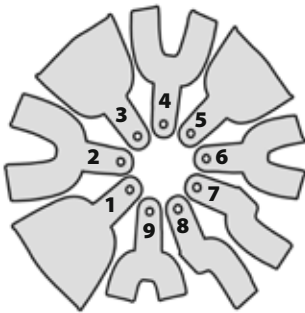

PRESIDENT[®]
Impression Tray System

**If they weren't transparent you'd think
they were made of steel!**

PRESIDENT®

Impression Tray System

Rigid by design

Anatomically correct

Built-in retention

Feature	Benefit
Rigid by design	A patented system of intersecting ribs and rails provides unprecedented rigidity in a plastic tray
Anatomically correct	A statistical database accumulated over 20 years has enabled Coltène / Whaledent to define the ideal form for each tray system
Built-in retention	The President Tray System's design aggressively retains all types of impression material.
Transparent	Easy and precise positioning of the tray.
Modifiable form	The tray can individually be adjusted with heat.
Single use	No risk of contamination, no time-consuming cleaning.
Economical	Good value for money

Product Ordering Information: 1 Bag of 12 Trays

Description	Dimensions		
6901 1 Large Upper	A 83.1 mm/3.270"	B 63.2 mm/2.490"	C 18.7 mm/.738"
6902 2 Large Lower	A 79.9 mm/3.147"	B 62.2 mm/2.450"	C 20.0 mm/.788"
6903 3 Medium Upper	A 75.4 mm/2.968"	B 58.3 mm/2.295"	C 17.3 mm/.683"
6904 4 Medium Lower	A 69.5 mm/2.738"	B 58.5 mm/2.303"	C 19.3 mm/.759"
6905 5 Small Upper	A 69.6 mm/2.714"	B 51.7 mm/2.036"	C 17.1 mm/.671"
6906 6 Small Lower	A 61.7 mm/2.431"	B 50.5 mm/1.990"	C 18.3 mm/.720"
6907 7 Quadrant UL/LR	A 47.1 mm/1.854"	B 58.5 mm/2.303"	C 19.3 mm/.759"
6908 8 Quadrant UR/LL	A 47.1 mm/1.854"	B 58.5 mm/2.303"	C 19.3 mm/.759"
6909 9 Anterior	A 65.3 mm/2.569"	B 39.4 mm/1.554"	C 19.2 mm/.756"