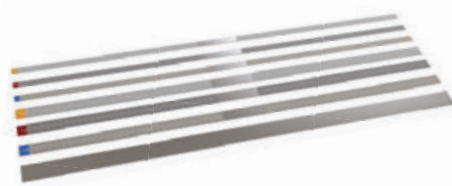

4670 - Jiffy Diamond Strips Perforated
Narrow Assorted 15pk
5 x Each Strip Stainless Steel electroplated diamond strips
(5 Medium, 5 Fine, and 5 Xfine)

4674 - Jiffy Diamond Strips Perforated
Wide Assorted 15pk
5 x Each Strip Stainless Steel electroplated diamond strips
(5 Medium, 5 Fine, and 5 Xfine)

4671 - Jiffy Diamond Strips Perforated
Narrow Medium 10pk
10 x Stainless Steel electroplated diamond strips

4683 - Jiffy Diamond Strips Perforated
Wide Medium 10pk
10 x Stainless Steel electroplated diamond strips

4672 - Jiffy Diamond Strips Perforated
Narrow Fine 10pk
10 x Stainless Steel electroplated diamond strips

4676 - Jiffy Diamond Strips Perforated
Wide Fine 10pk
10 x Stainless Steel electroplated diamond strips